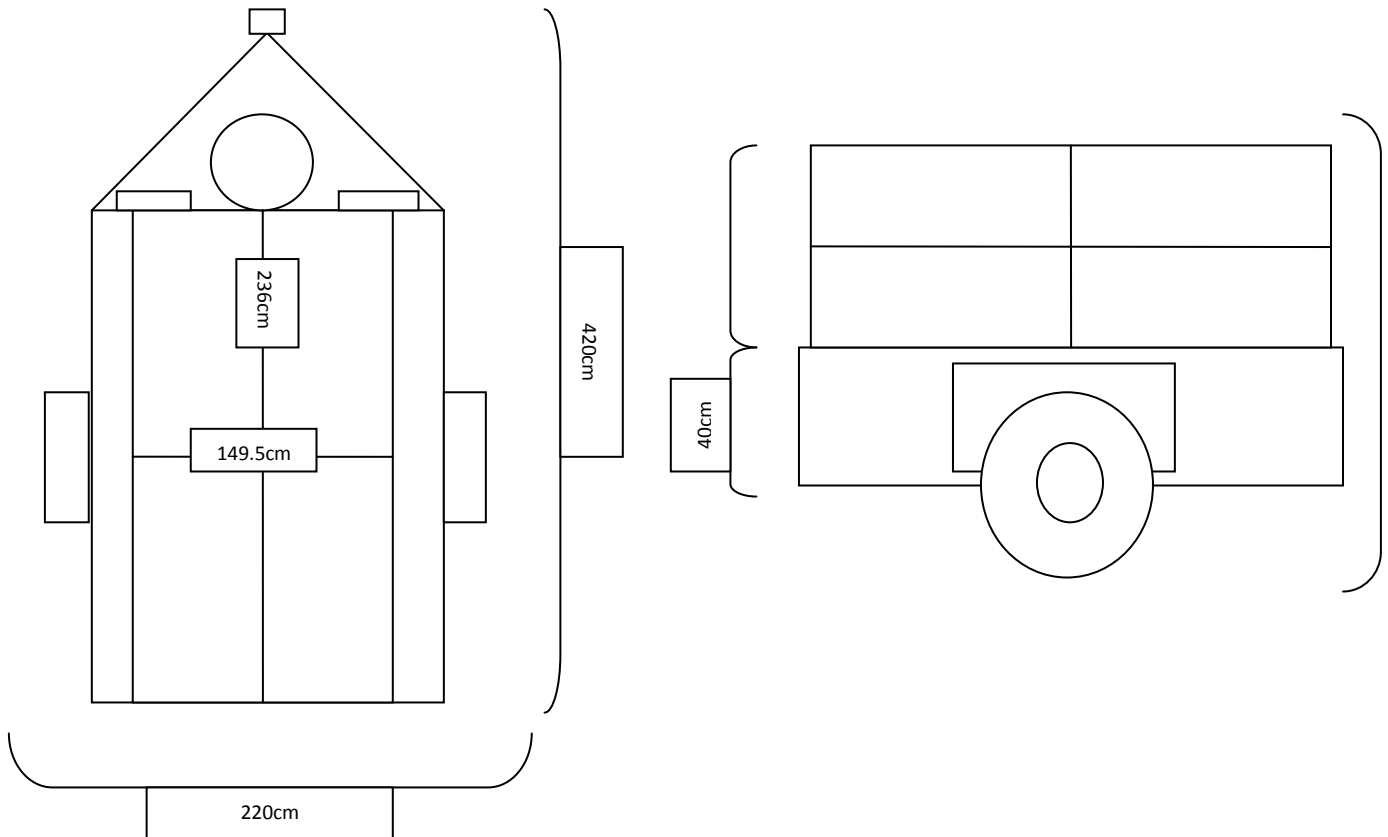

KIMBERLEY CAMPING HIRE

TRAILER INFORMATION SHEET

- 8' x 5' Box trailer with **OPTIONAL CAGE AND COVER**
- 750Kg Rated
- 50mm Towball Hitch, 7 Pin Round Light Plug
- 6 Stud Landcruiser Hubs
- Slimline Ford Bearings
- 45mm Square Axle
- 8 Leaf Slipper Springs
- Spare Wheel
- Two Jerry Cans
- OPTIONAL CAGE – Rear Door Access – Lockable. – **UNDER CONSTRUCTION**
- OPTIONAL COVER – Rear Door Access – PVC – **UNDER CONSTRUCTION**